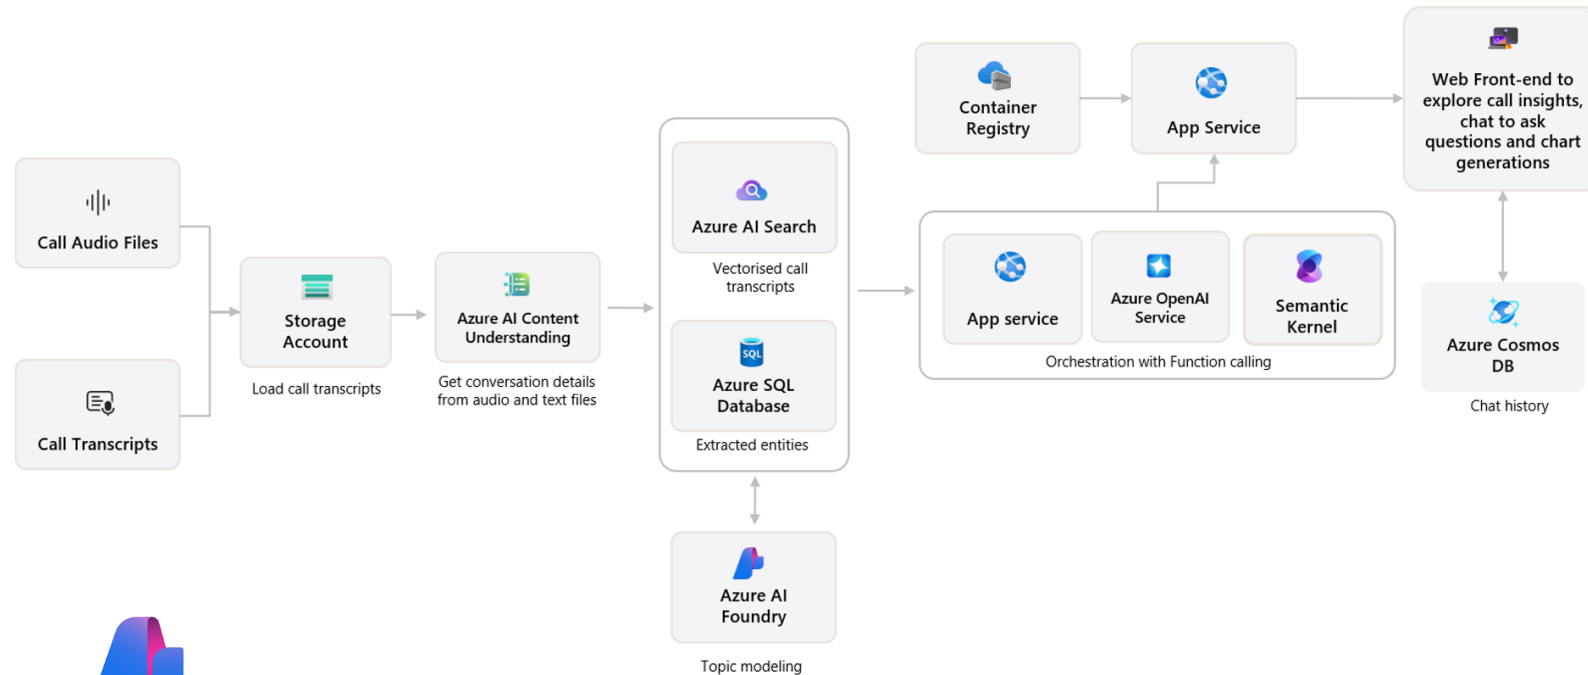

Conversation knowledge mining

The architecture ingests call transcripts and audio files, applies AI services for enrichment and structuring, and surfaces insights via an interactive web experience.

[Introduction](#)

[Get started with AI agents](#)

Conversation knowledge mining

[Document generation and summarization](#)

[Conclusion](#)

[Read the tutorial](#)