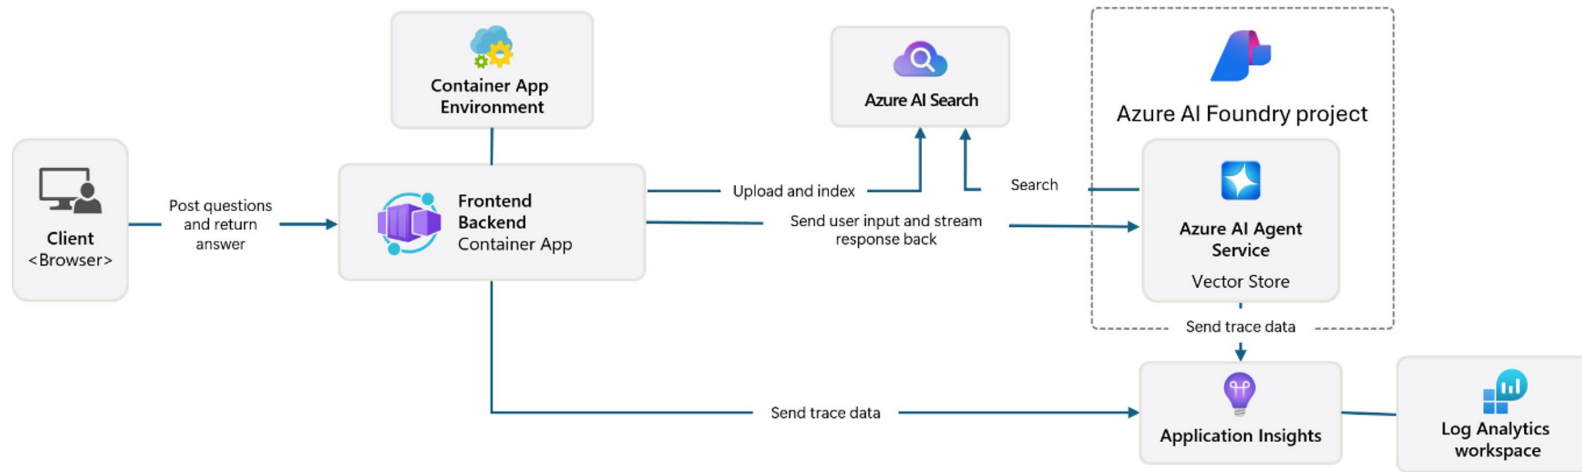

Get started with AI agents

This architecture integrates Azure AI Foundry, Azure AI Search, and Azure Container Apps to deliver an intelligent chat experience. The front end and back-end handle user interactions and connect to the AI Agent Service for retrieval and response generation.

[Introduction](#)

[Get started with AI agents](#)

[Conversation knowledge mining](#)

[Document generation and summarization](#)

[Conclusion](#)

[Learn More](#)