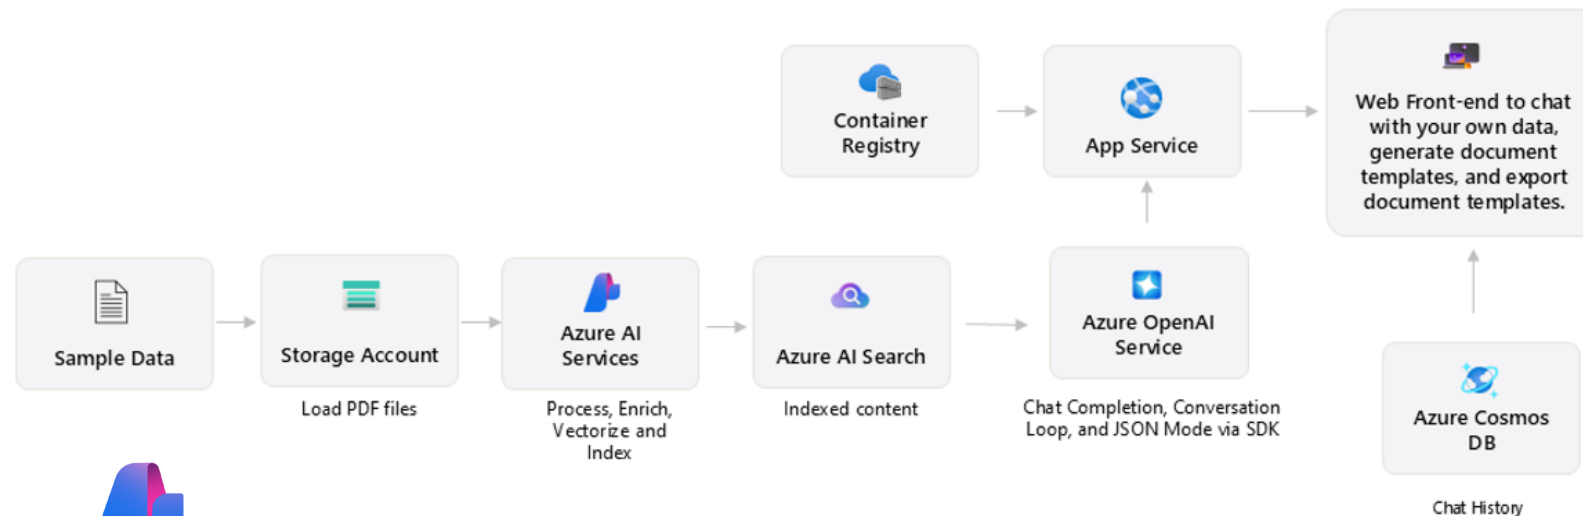

Document generation and summarization

This architecture uses Azure AI Services, Azure AI Search, and Azure OpenAI Service to process and index documents, retrieve relevant content, and generate summaries or templates through a web-based interface.

[Introduction](#)

[Get started with AI agents](#)

[Conversation knowledge mining](#)

Document generation and summarization

[Conclusion](#)

[Get more details](#)